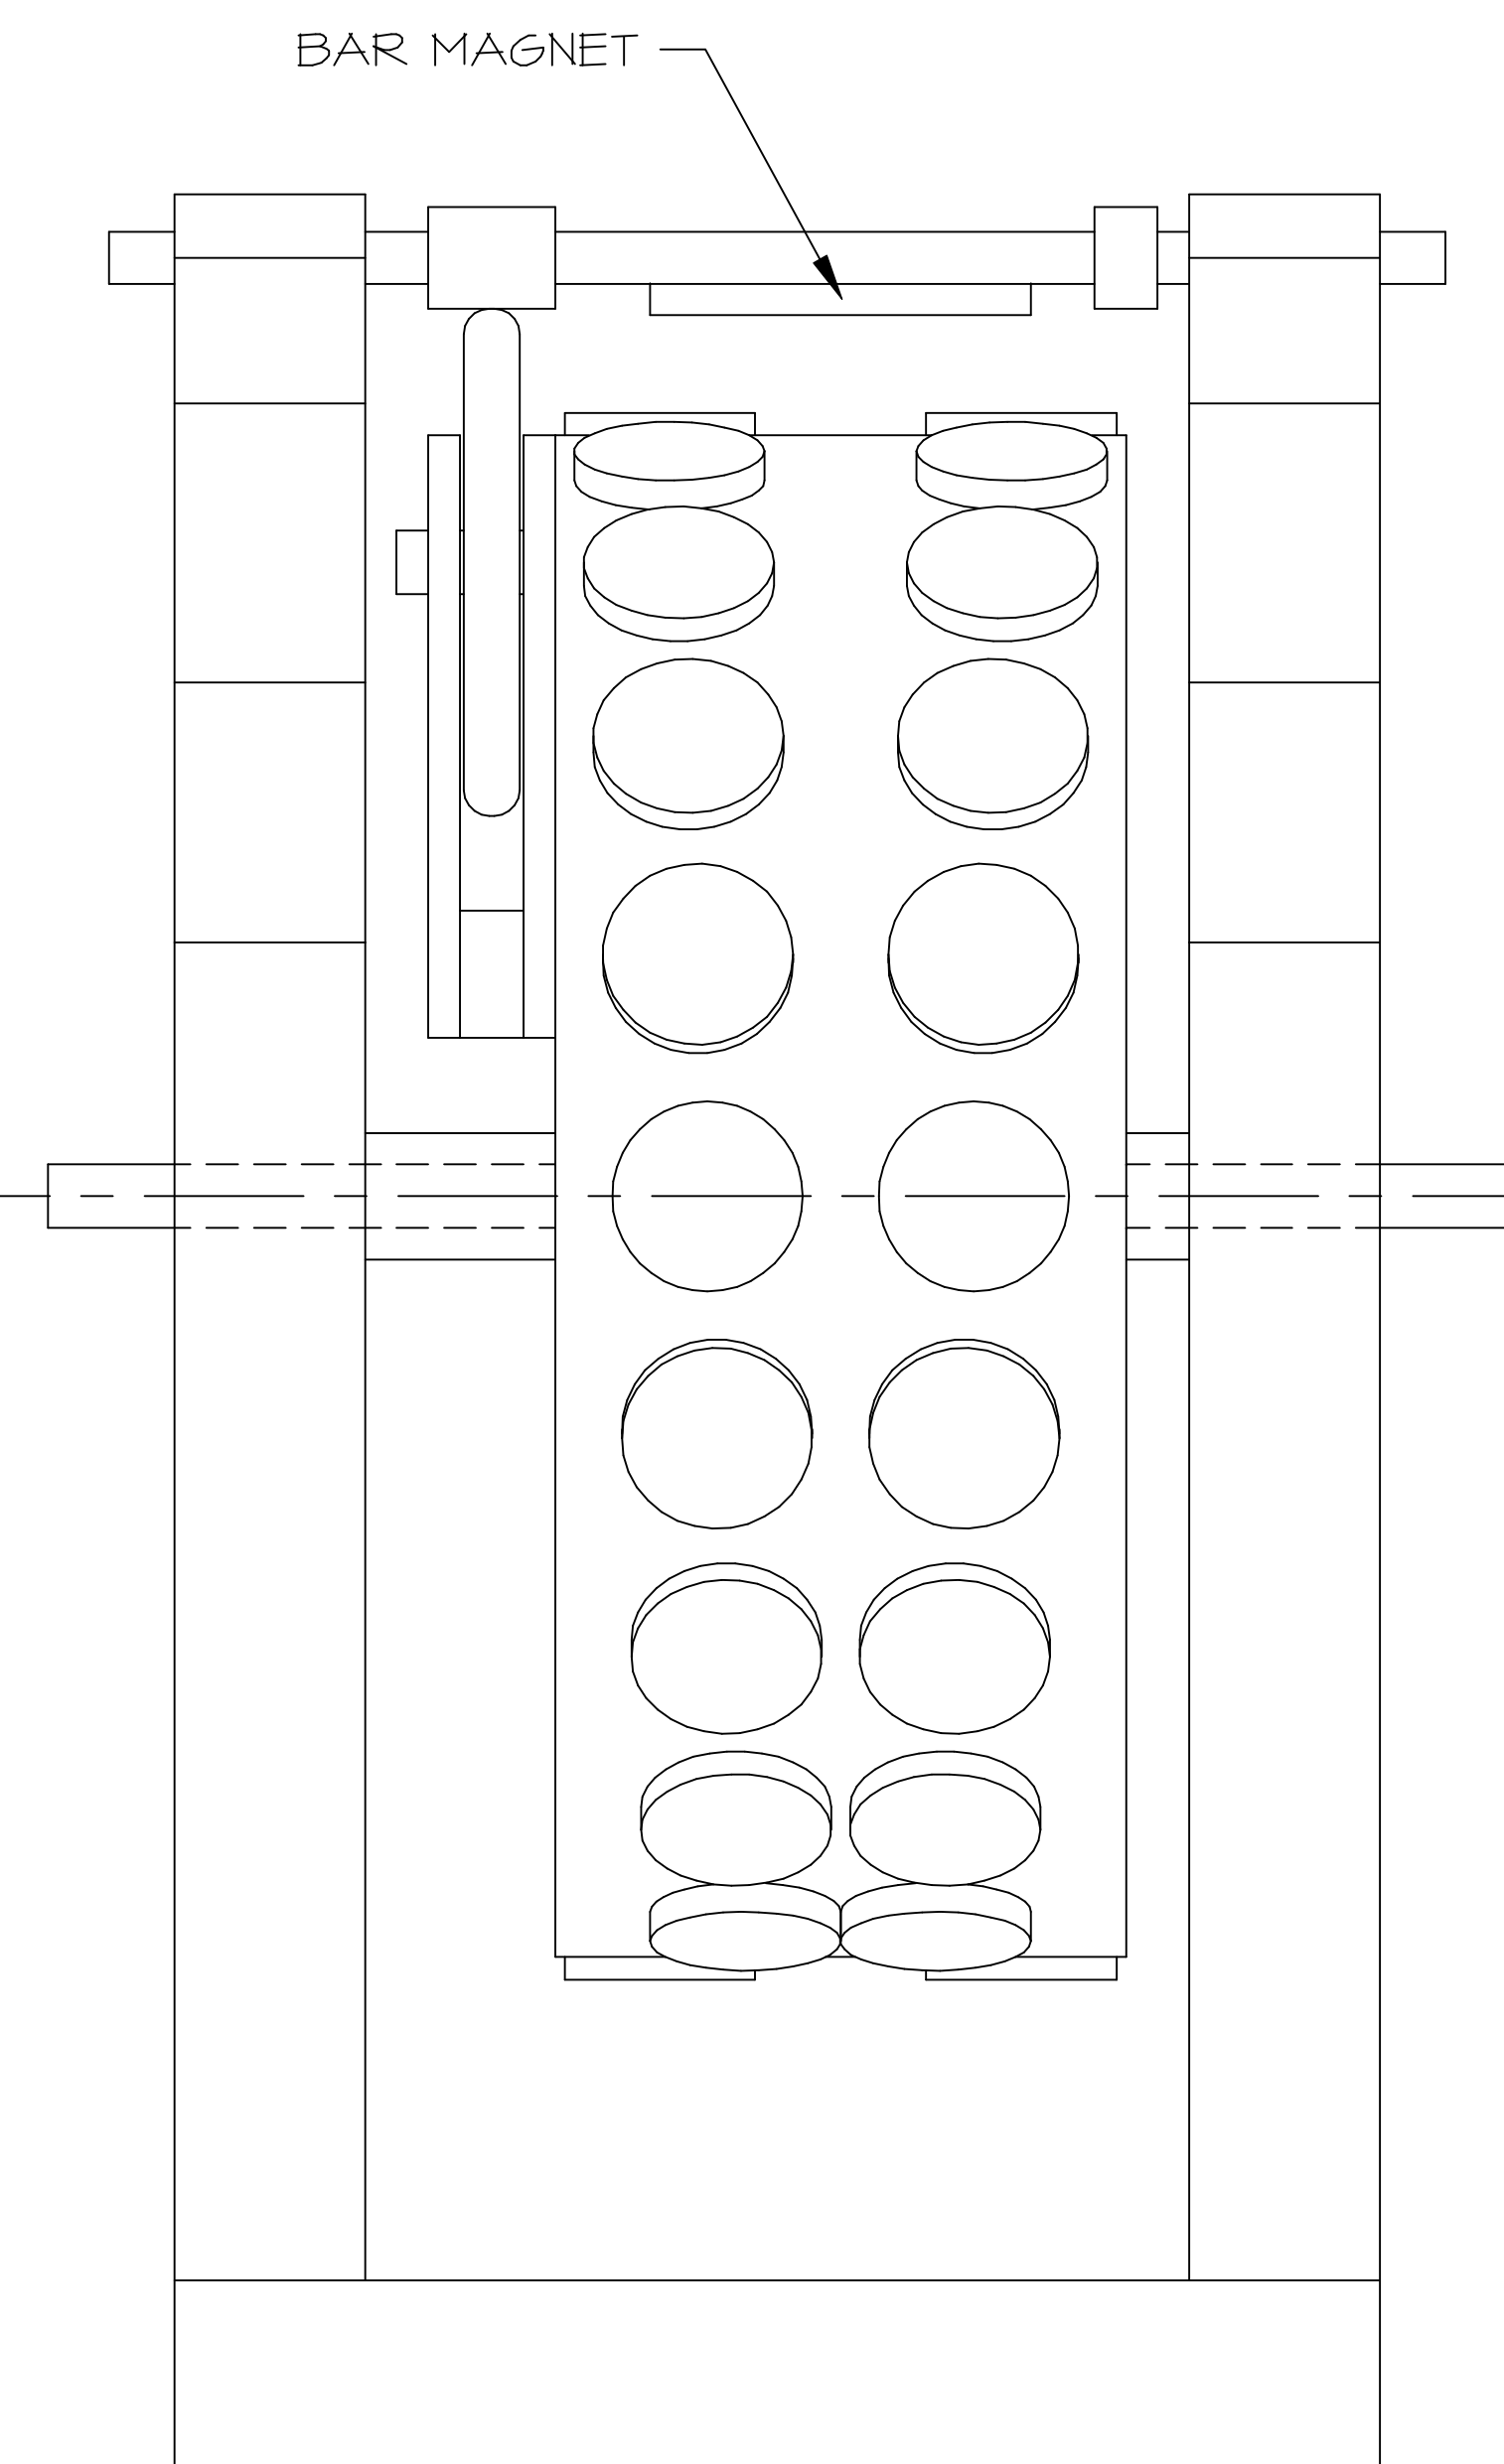

FACE TEMPLATE

3/4" BUTTON MAGNETS (TYP)

ASSEMBLY LEFT VIEW

ASSEMBLY RIGHT VIEW

ASSEMBLY

ASSEMBLY FRONT VIEW