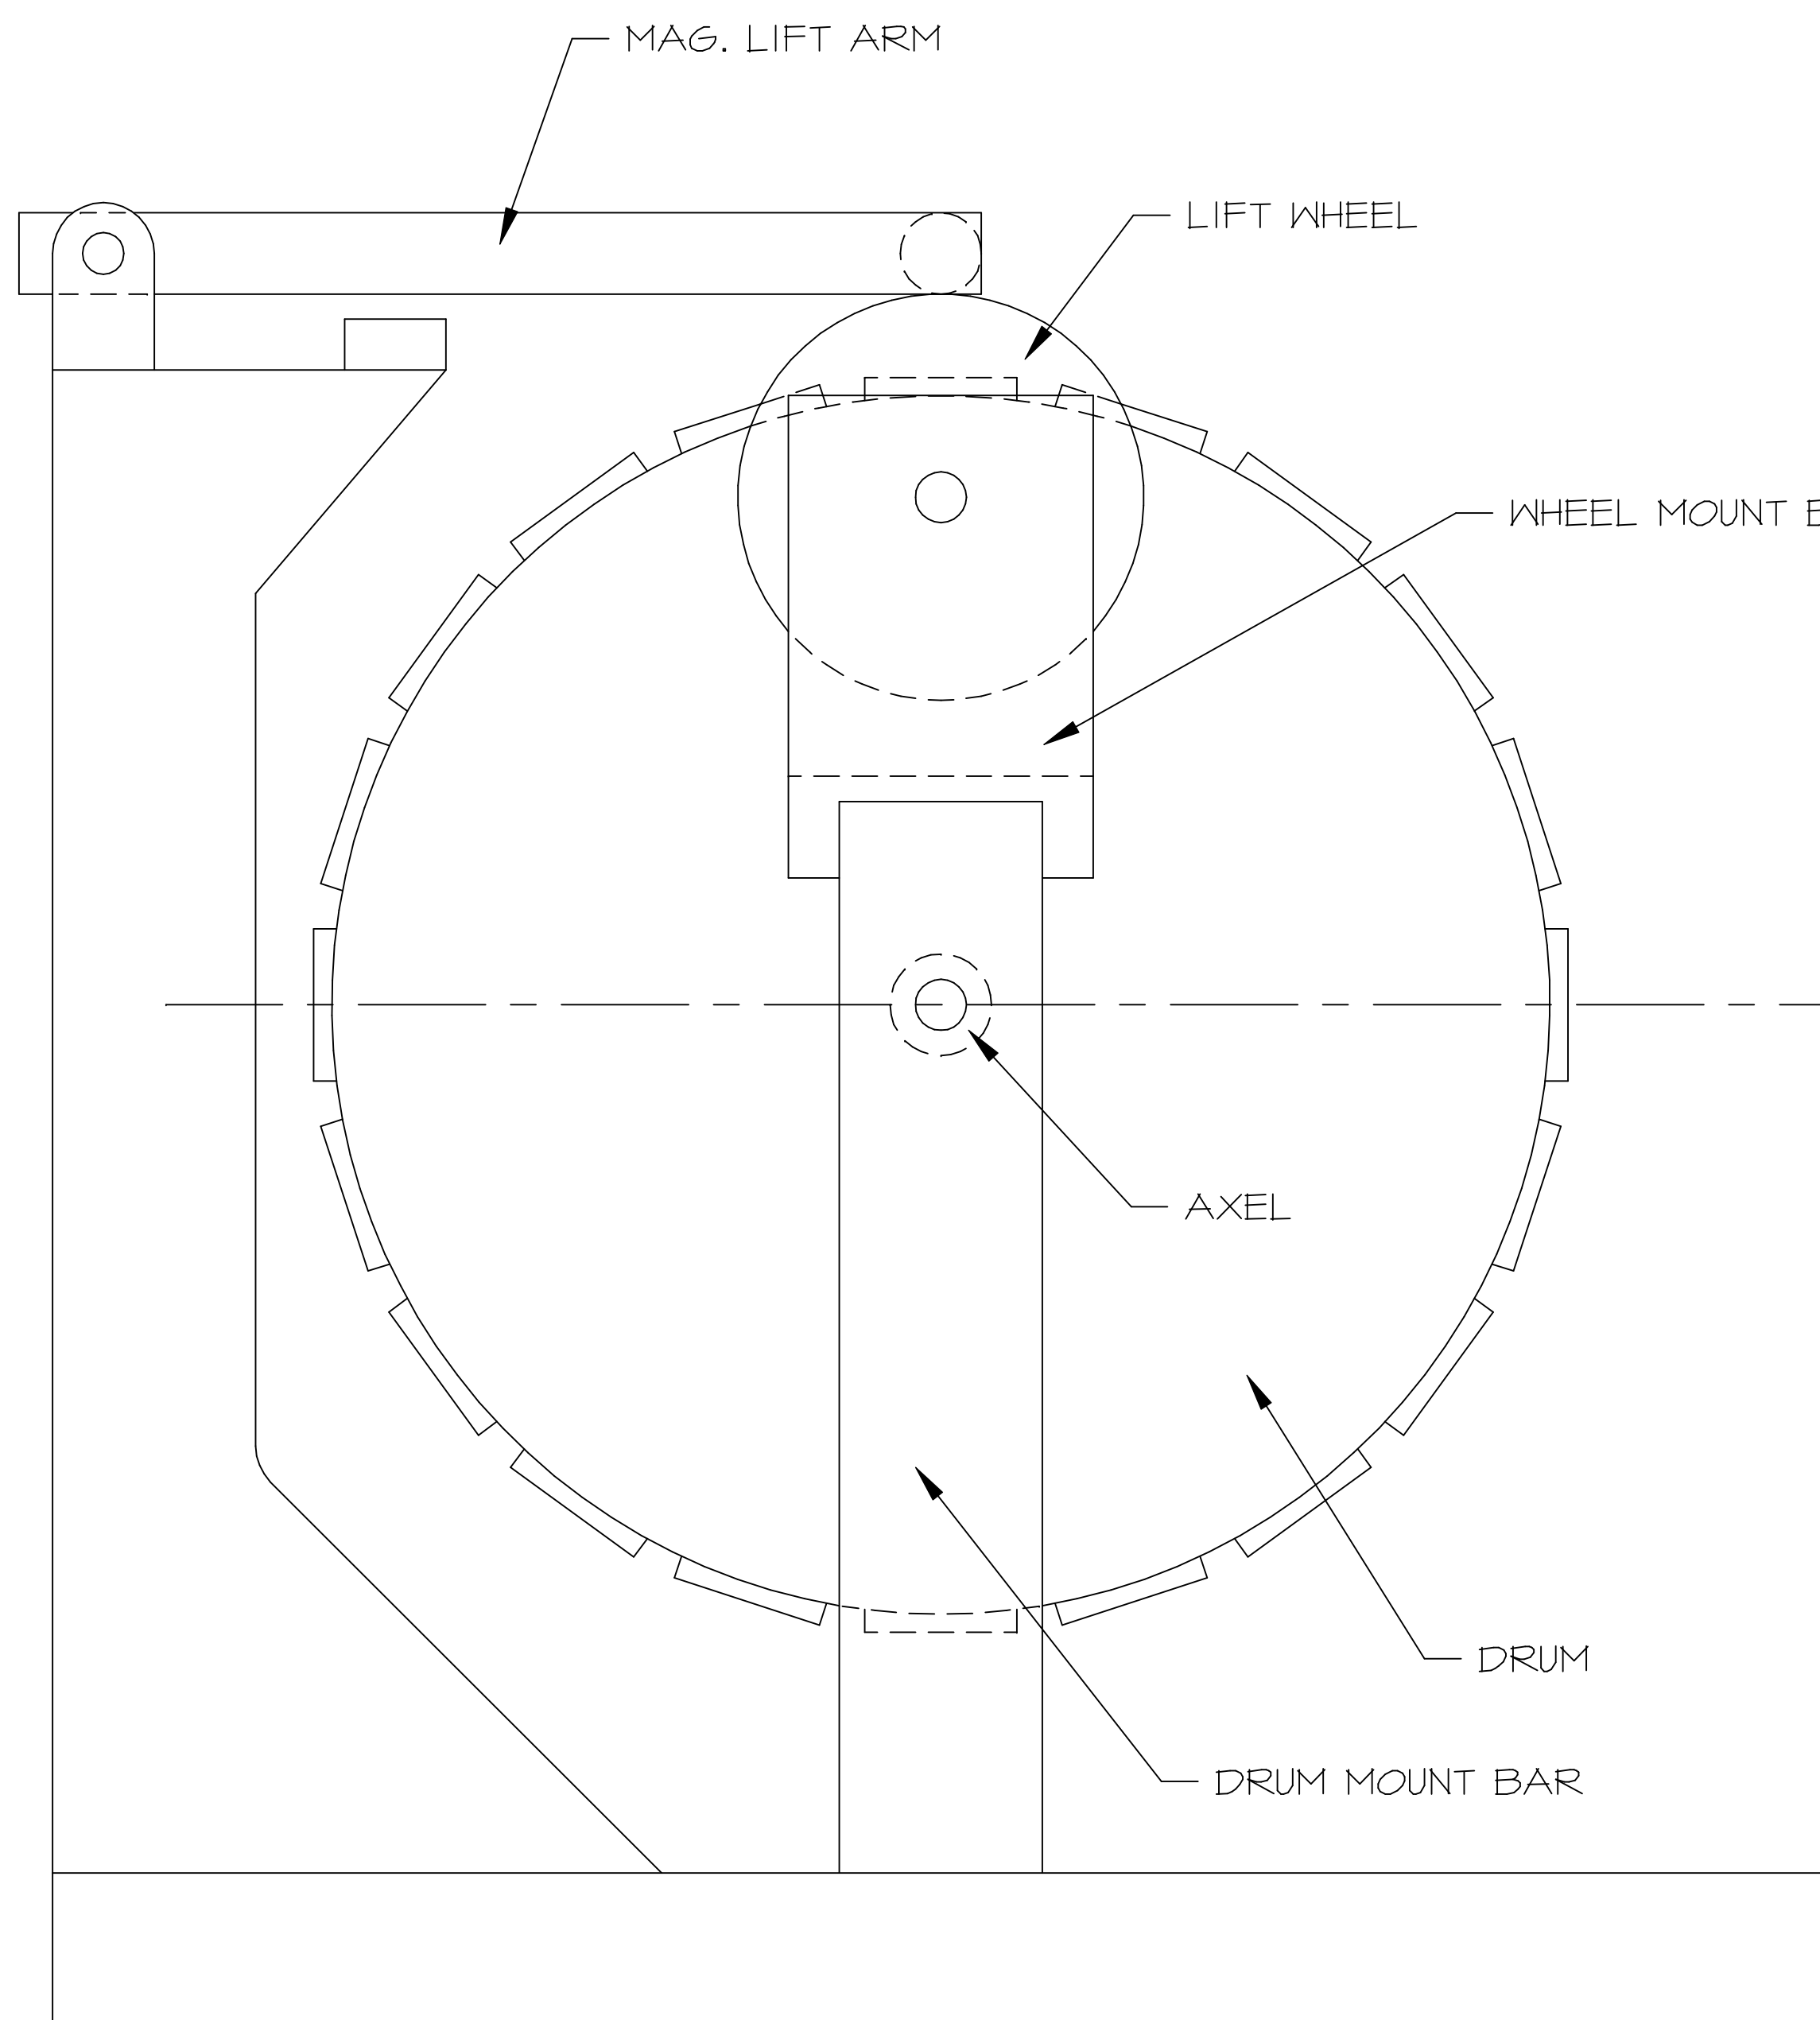

FACE TEMPLATE

3/4" BUTTON MAGNETS (TYP)

ASSEMBLY LEFT VIEW

ASSEMBLY RIGHT VIEW

ASSEMBLY

ASSEMBLY FRONT VIEW