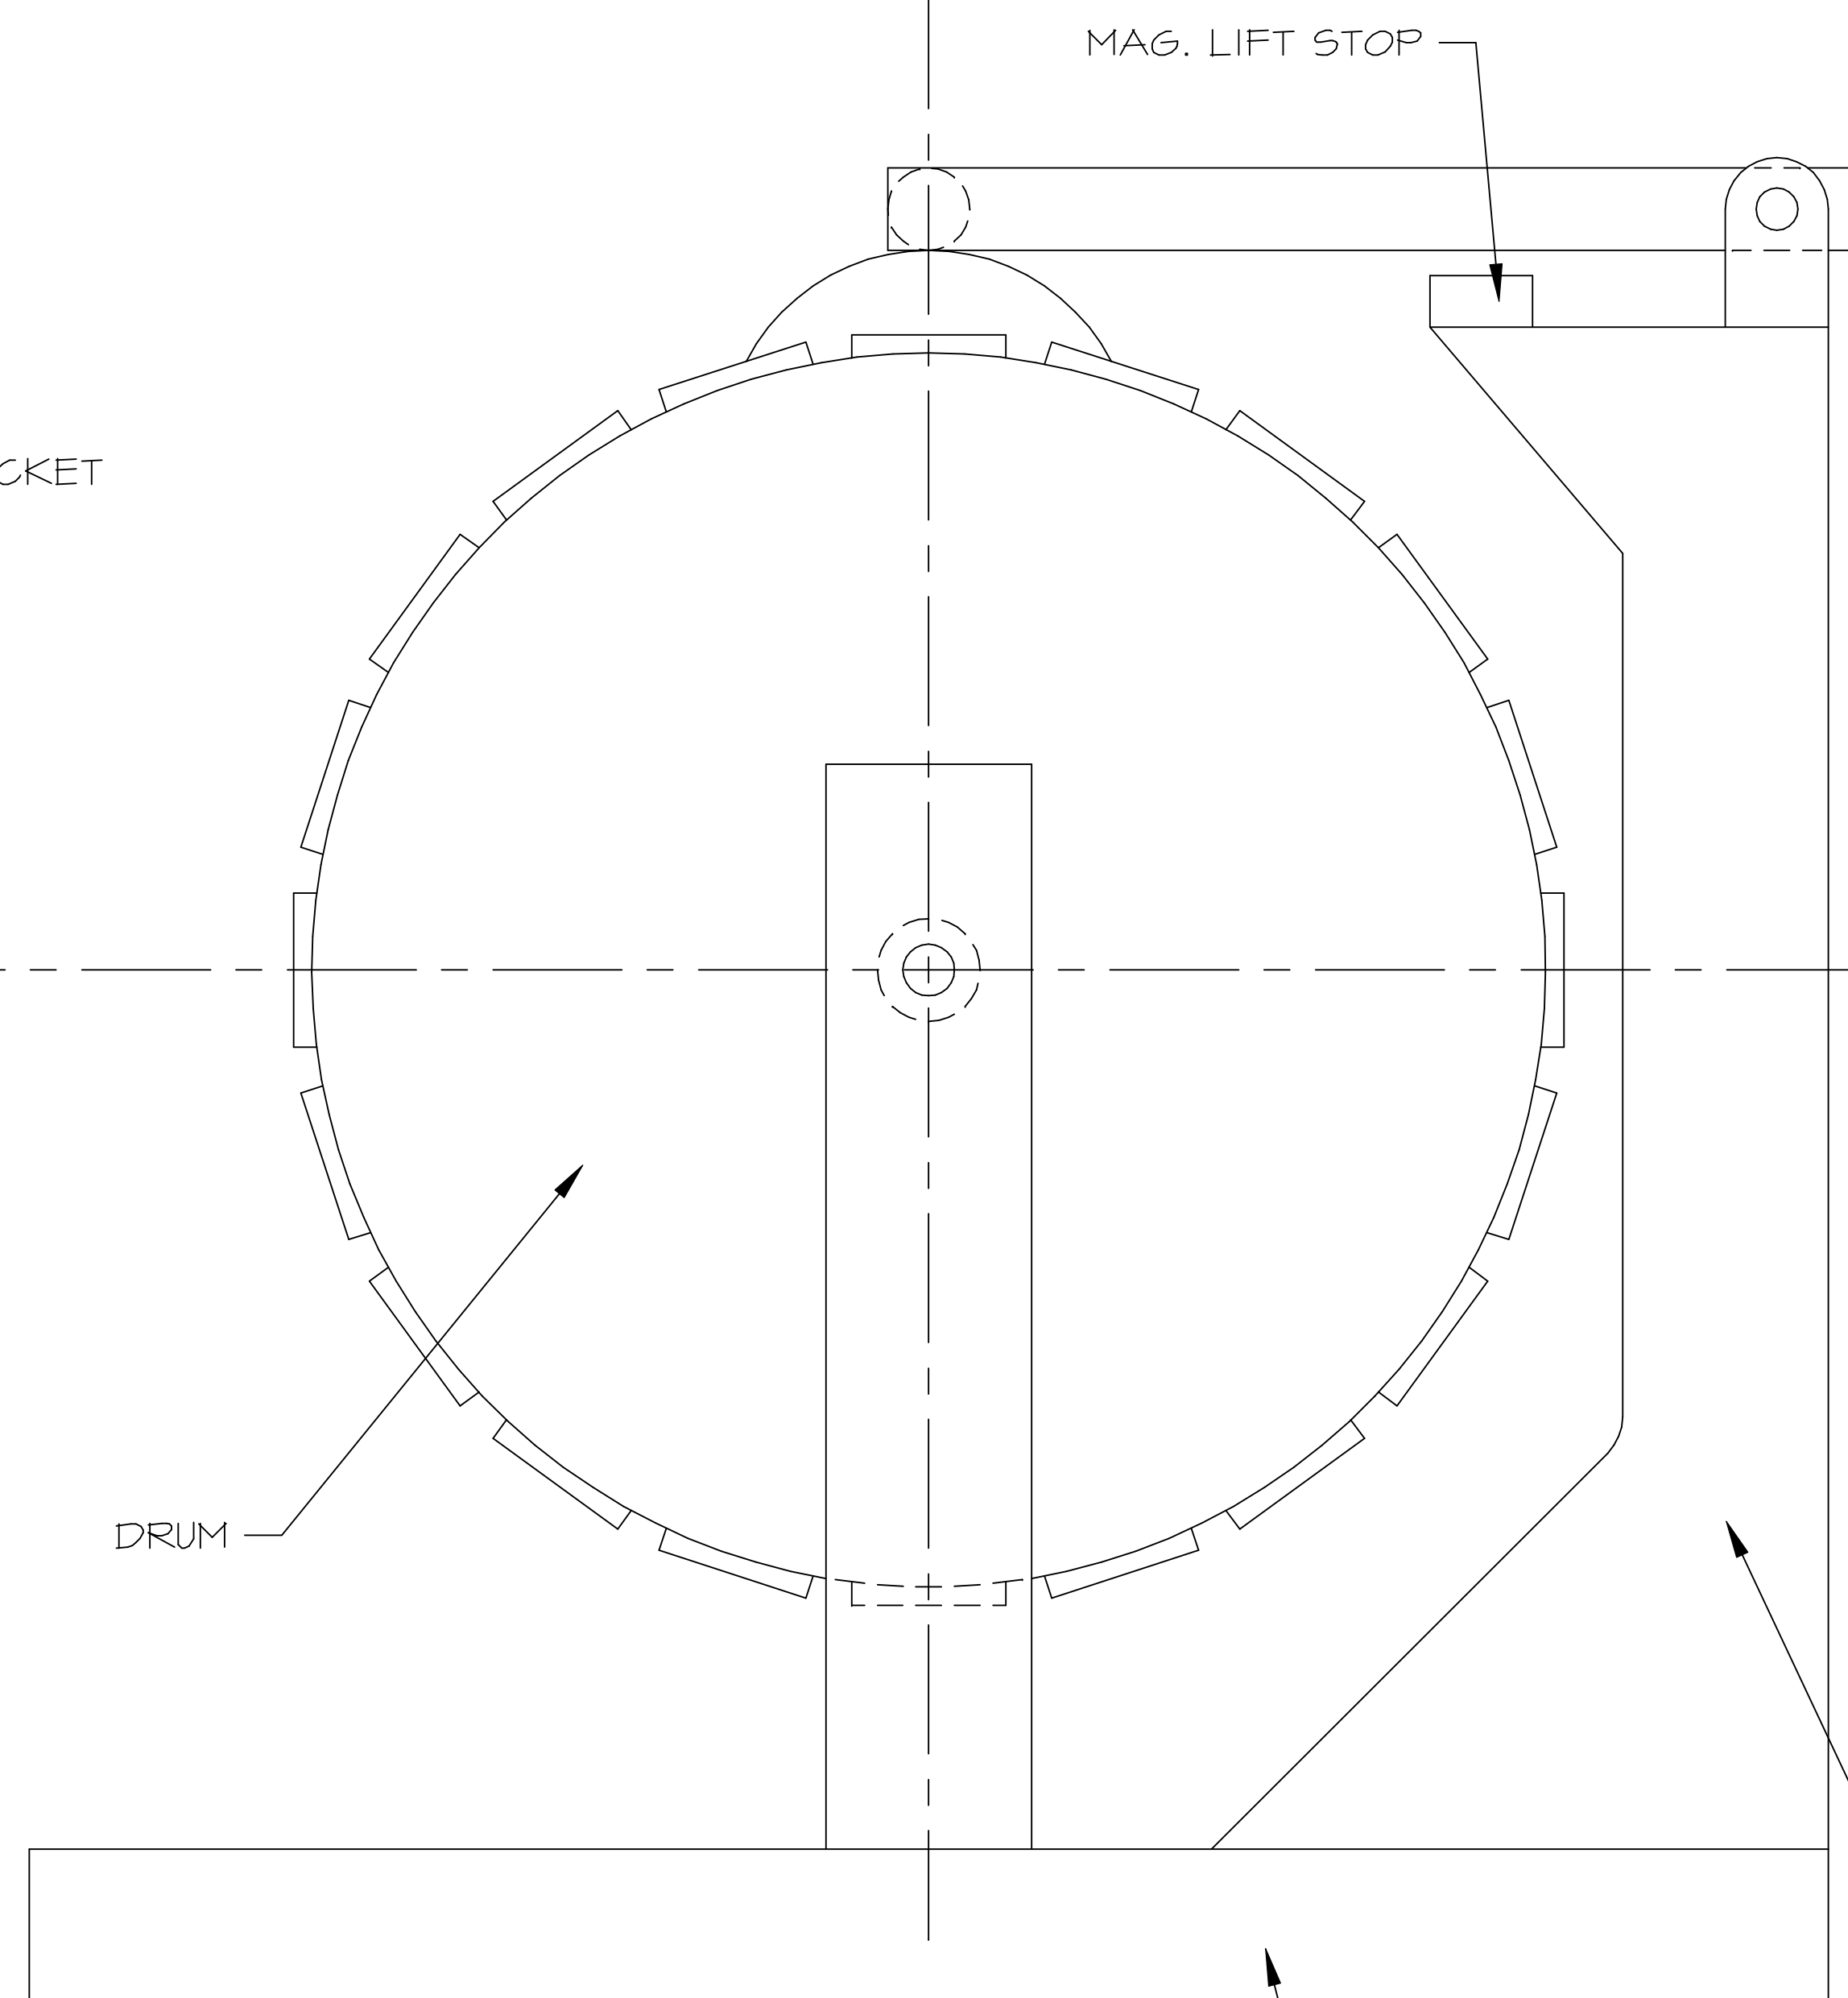

FACE TEMPLATE

3/4" BUTTON MAGNETS (TYP)

ASSEMBLY LEFT VIEW

ASSEMBLY RIGHT VIEW

ASSEMBLY

ASSEMBLY FRONT VIEW